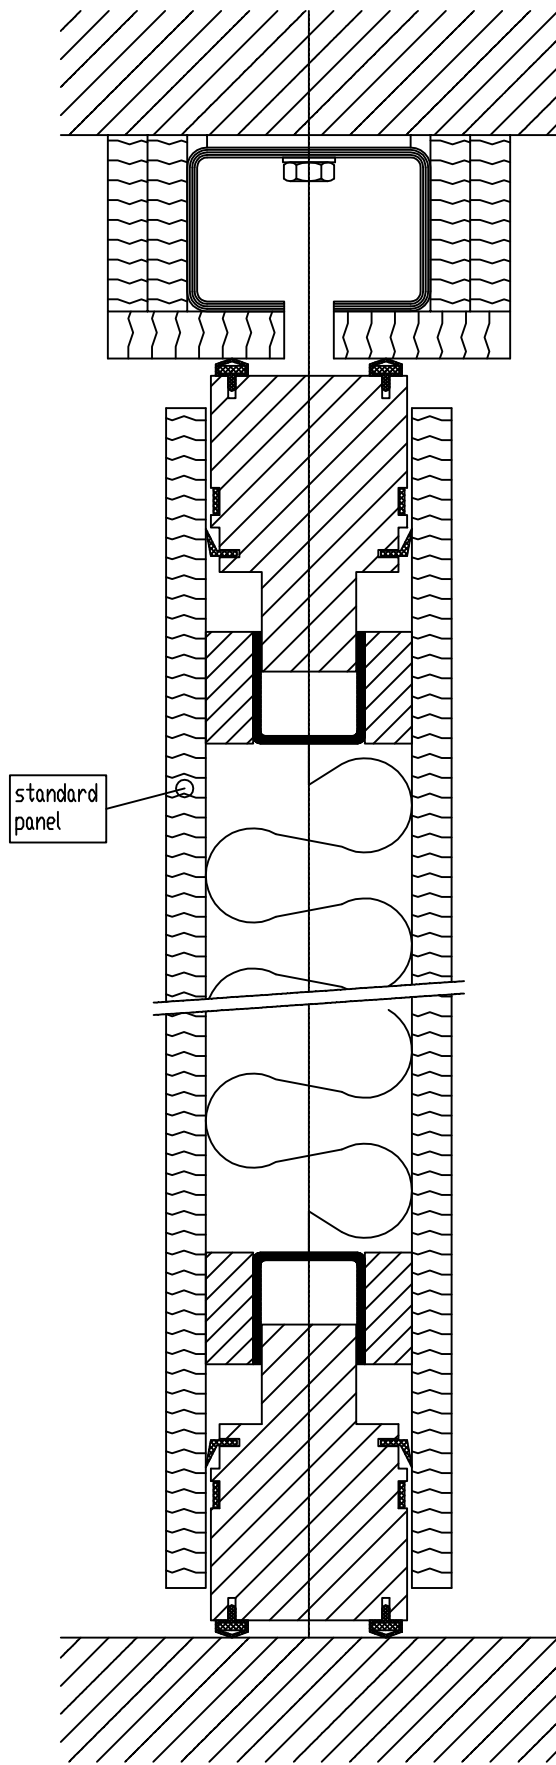

vertical section

standard panel

Brockhouse Modernfold Ltd  
 Kay One, 23 The Tything, Worcester, WR1 1HD  
 Tel: 01905 330055 Fax: 01905 330234  
 Email: sales@brockhouse.net

SYSTEM: Series 615F

REV & DATE  
 28/04/2008

TITLE : Section Through Track & Panel

DRAWN BY  
 Andrew Hughes

ALL DIMENSIONS IN MILLIMETRES - DO NOT SCALE ©

DRAWING REF: 615F.3