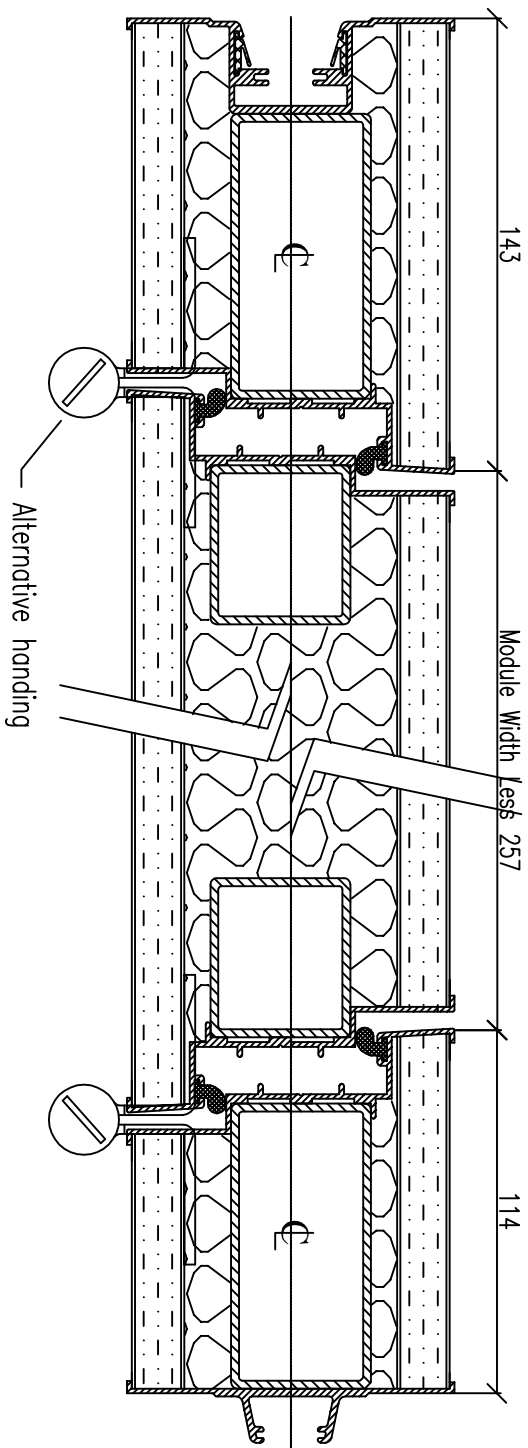

PLAN SECTION at SINGLE WICKET DOOR PANEL (SE)

DOUBLE WICKET DOOR CENTRAL ABUTMENT

brockhouse

Brockhouse Modernfold Ltd
Key One, 23 The Yarding, Worcester, WR1 1HD
Tel: 01905 330055 Fax: 01905 330234
Email: sales@brockhouse.net

SYSTEM: Series 500

TITLE: Single & Double Wicket Door Exposed

ALL DIMENSIONS IN MILLIMETRES - DO NOT SCALE ©

REV & DATE
28/04/2008

DRAWN BY
Andrew Hughes

DRAWING REF: 500.12