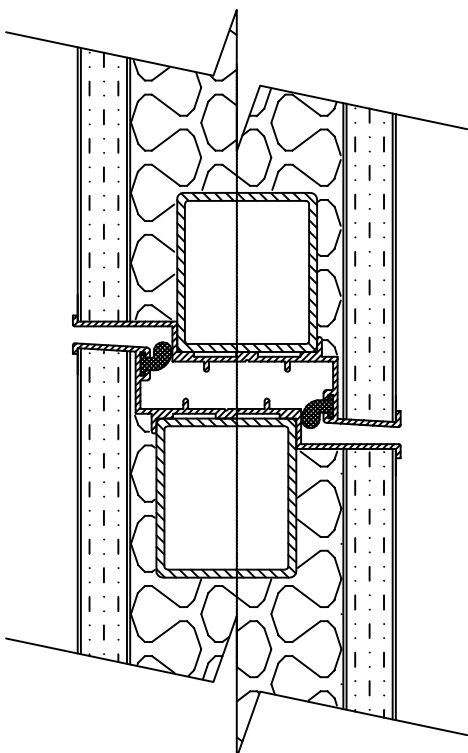

PLAN SECTION at SINGLE WICKET DOOR PANEL (SE)

DOUBLE WICKET DOOR CENTRAL ABUTMENT

brockhouse

Brockhouse Modernfold Ltd
Key One, 23 The Yarding, Worcester, WR1 1HD
Tel: 01905 330055 Fax: 01905 330234
Email: sales@brockhouse.net

SYSTEM: Series 500

TITLE: Single & Double Wicket Door Exposed

ALL DIMENSIONS IN MILLIMETRES - DO NOT SCALE ©

REV & DATE
28/04/2008

DRAWN BY
Andrew Hughes

DRAWING REF: 500.12