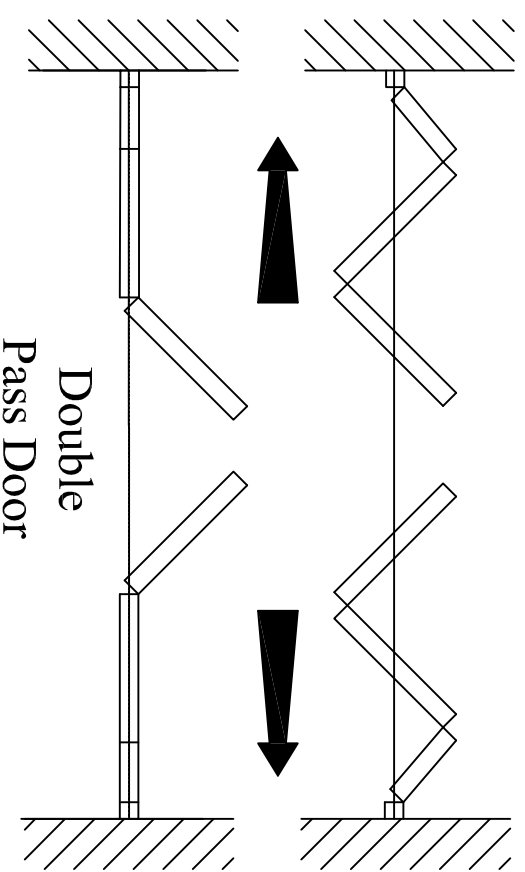

Centrefold Stacking Options

Single Wing

Bi-Parting

Brockhouse Modernfold Ltd
Key One, 23 The Tyding, Worcester, WR1 1HD
Tel: 01905 330055 Fax: 01905 330234
Email: sales@brockhouse.net

SYSTEM:	Series 200N - Centre Folding	REV & DATE	28/04/2008
TITLE:	Stacking Options	DRAWN BY	Andrew Hughes
ALL DIMENSIONS IN MILLIMETRES - DO NOT SCALE ©		DRAWING REF:	200N:8